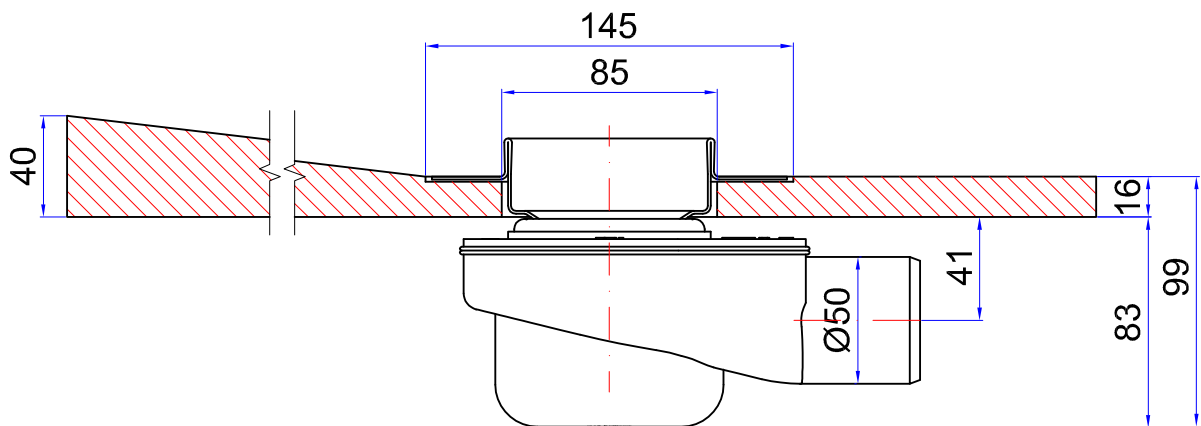

Duschelement Showerlay OneWay 20/30/40 mm + Siphon Drop 50

Duschelement Showerlay OneWay 20/30/40 mm + Siphon Drop 35

# Duschelement Showerlay OneWay 20/30/40 mm + Siphon Senkrecht