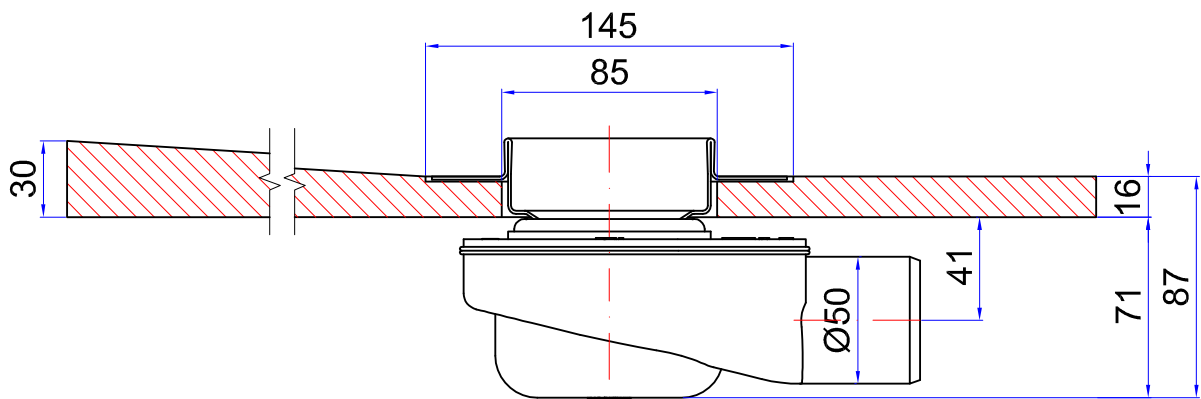

Duschelement Showerlay OneWay 20/30/40 mm + Siphon Drop 50

Duschelement Showerlay OneWay 20/30/40 mm + Siphon Drop 35

# Duschelement Showerlay OneWay 20/30/40 mm + Siphon Senkrecht