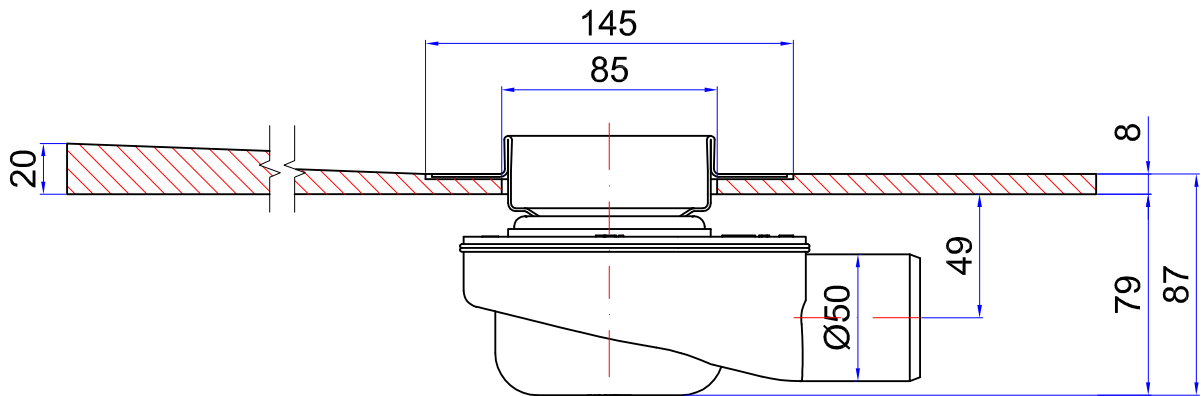

Duschelement Showerlay OneWay 20/30/40 mm + Siphon Drop 50

Duschelement Showerlay OneWay 20/30/40 mm + Siphon Drop 35

# Duschelement Showerlay OneWay 20/30/40 mm + Siphon Senkrecht