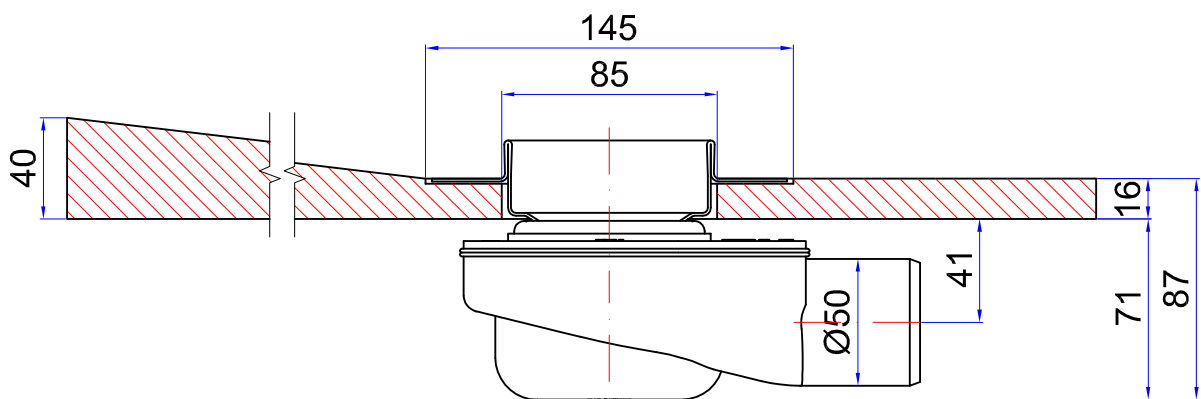

Duschelement Showerlay OneWay 20/30/40 mm + Siphon Drop 50

Duschelement Showerlay OneWay 20/30/40 mm + Siphon Drop 35

# Duschelement Showerlay OneWay 20/30/40 mm + Siphon Senkrecht