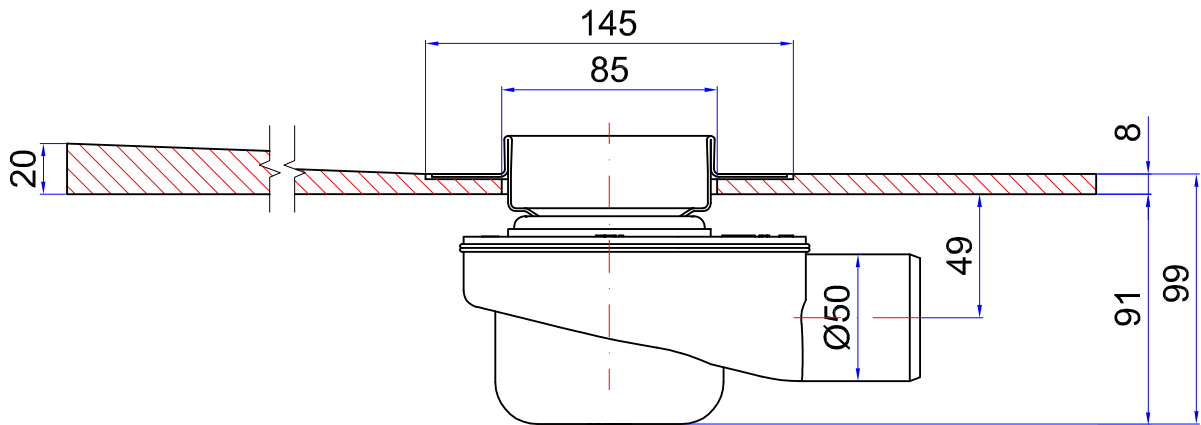

Duschelement Showerlay OneWay 20/30/40 mm + Siphon Drop 50

Duschelement Showerlay OneWay 20/30/40 mm + Siphon Drop 35

# Duschelement Showerlay OneWay 20/30/40 mm + Siphon Senkrecht