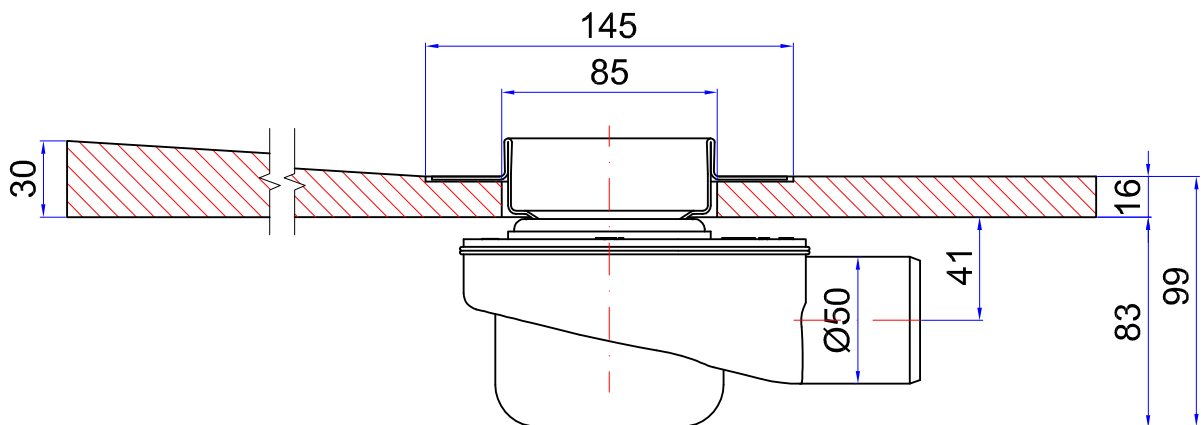

Duschelement Showerlay OneWay 20/30/40 mm + Siphon Drop 50

Duschelement Showerlay OneWay 20/30/40 mm + Siphon Drop 35

# Duschelement Showerlay OneWay 20/30/40 mm + Siphon Senkrecht